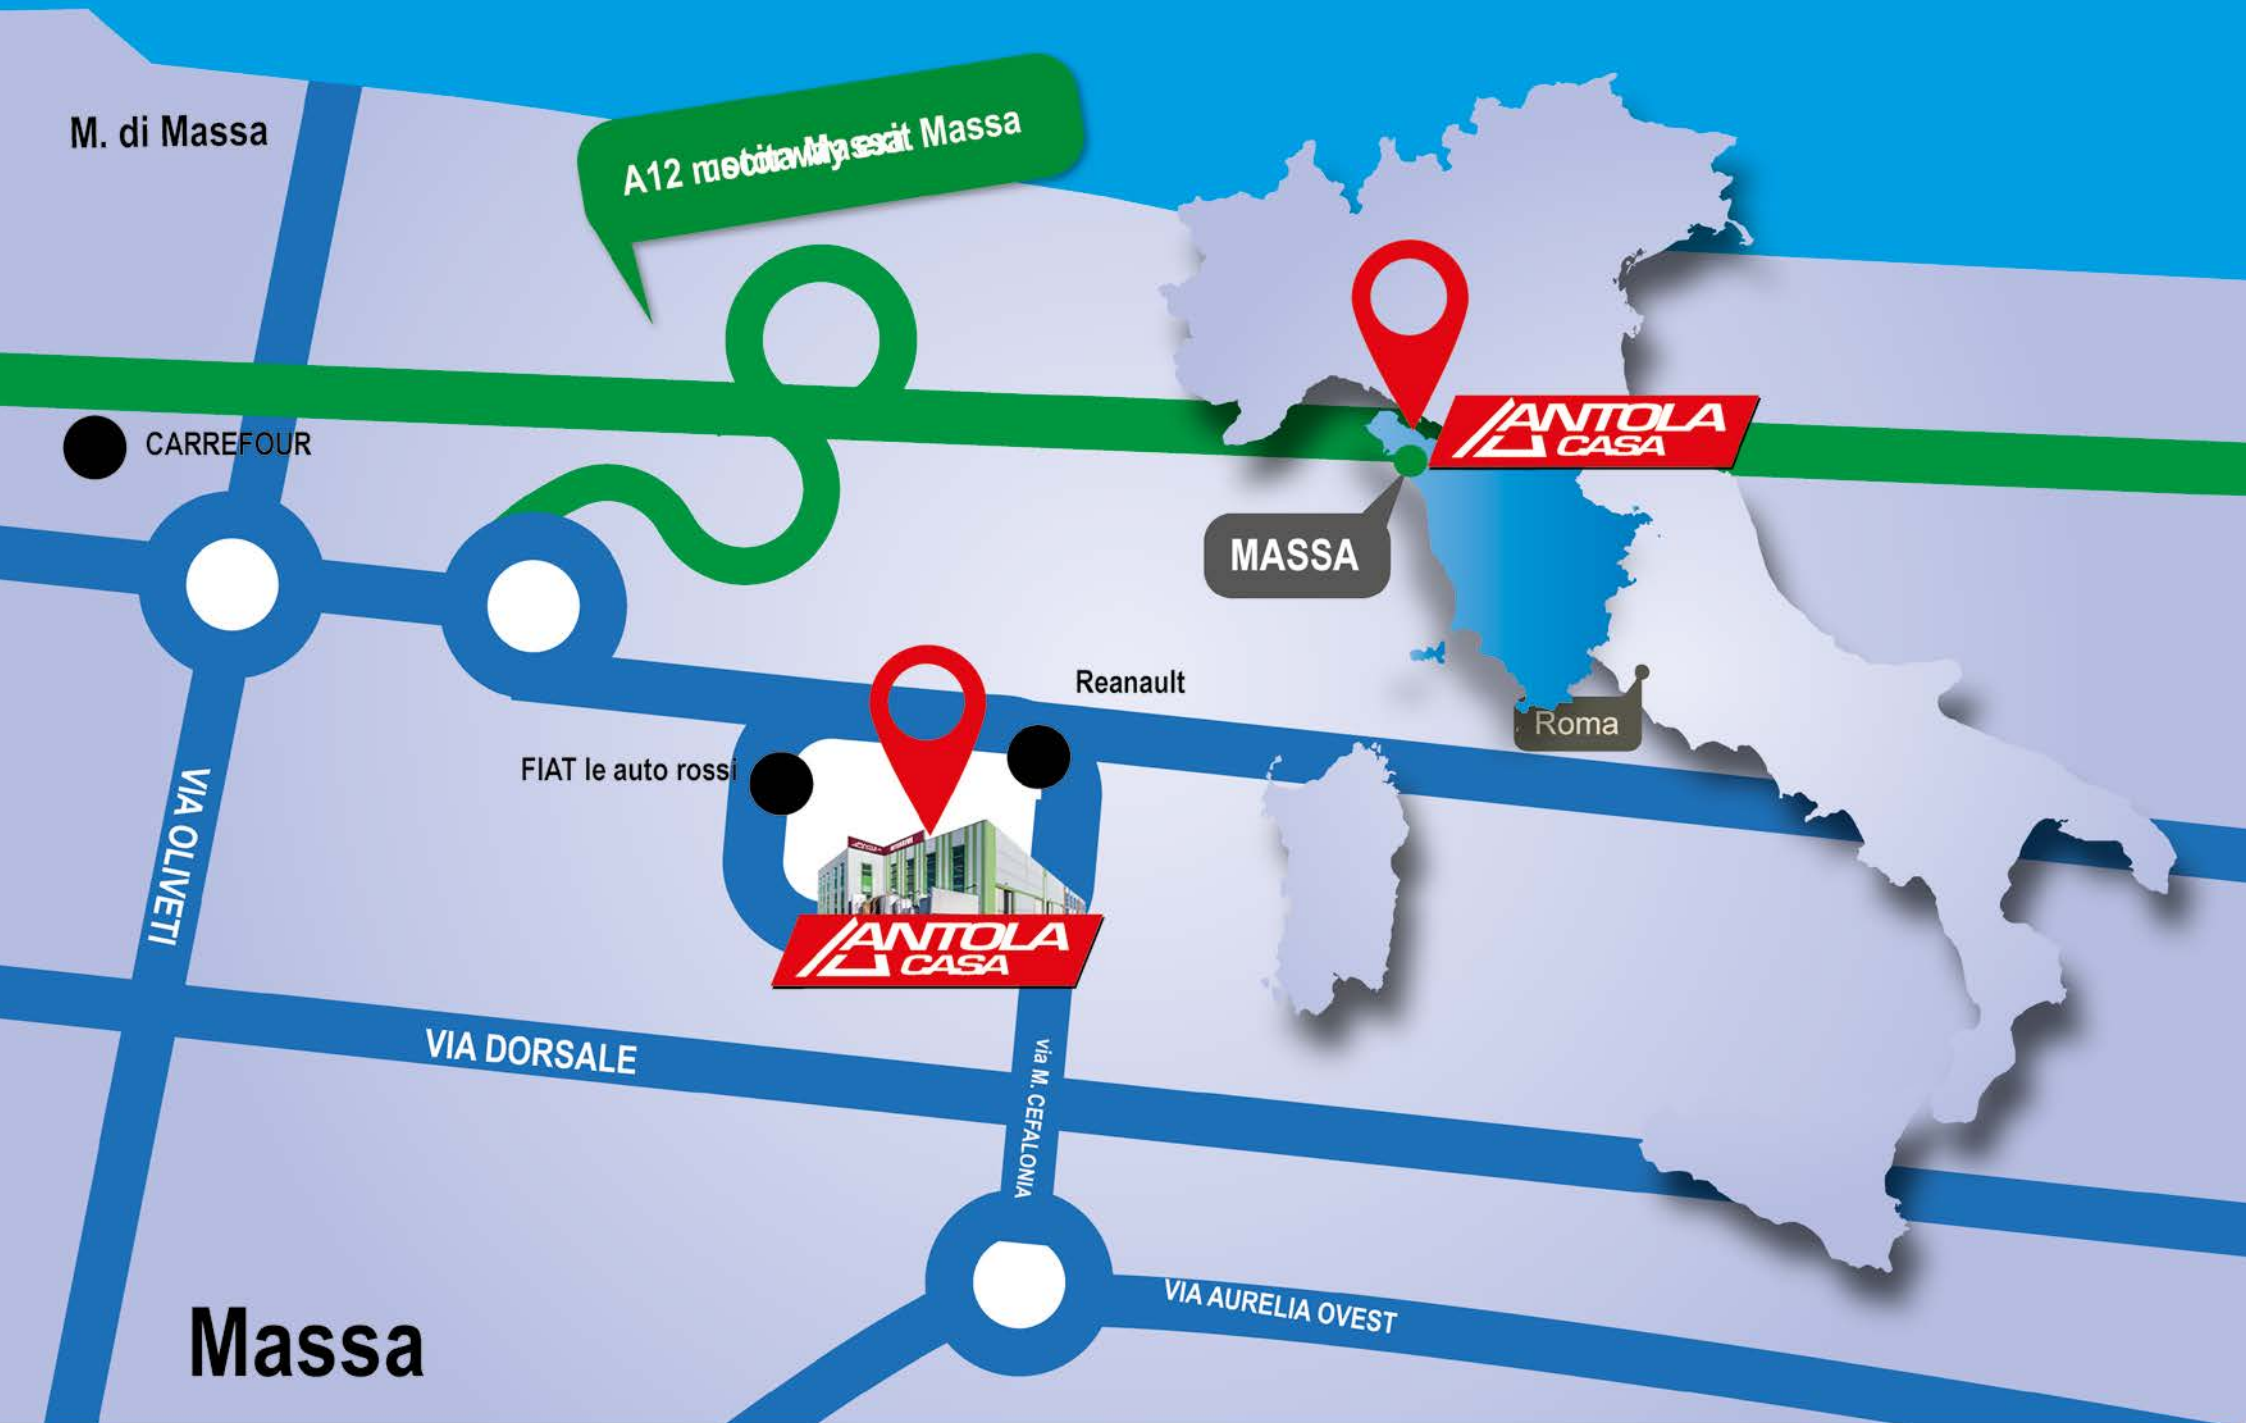

E' UN PRODOTTO
ANTOLA
CASA

**Antola Casa detersivi:
Warehouse, production and offices**

How to arrive: 500 meters from A12 motorway exit Massa, towards Via Dorsale

info@antolacasa.it
www.antolacasadetersivi.it